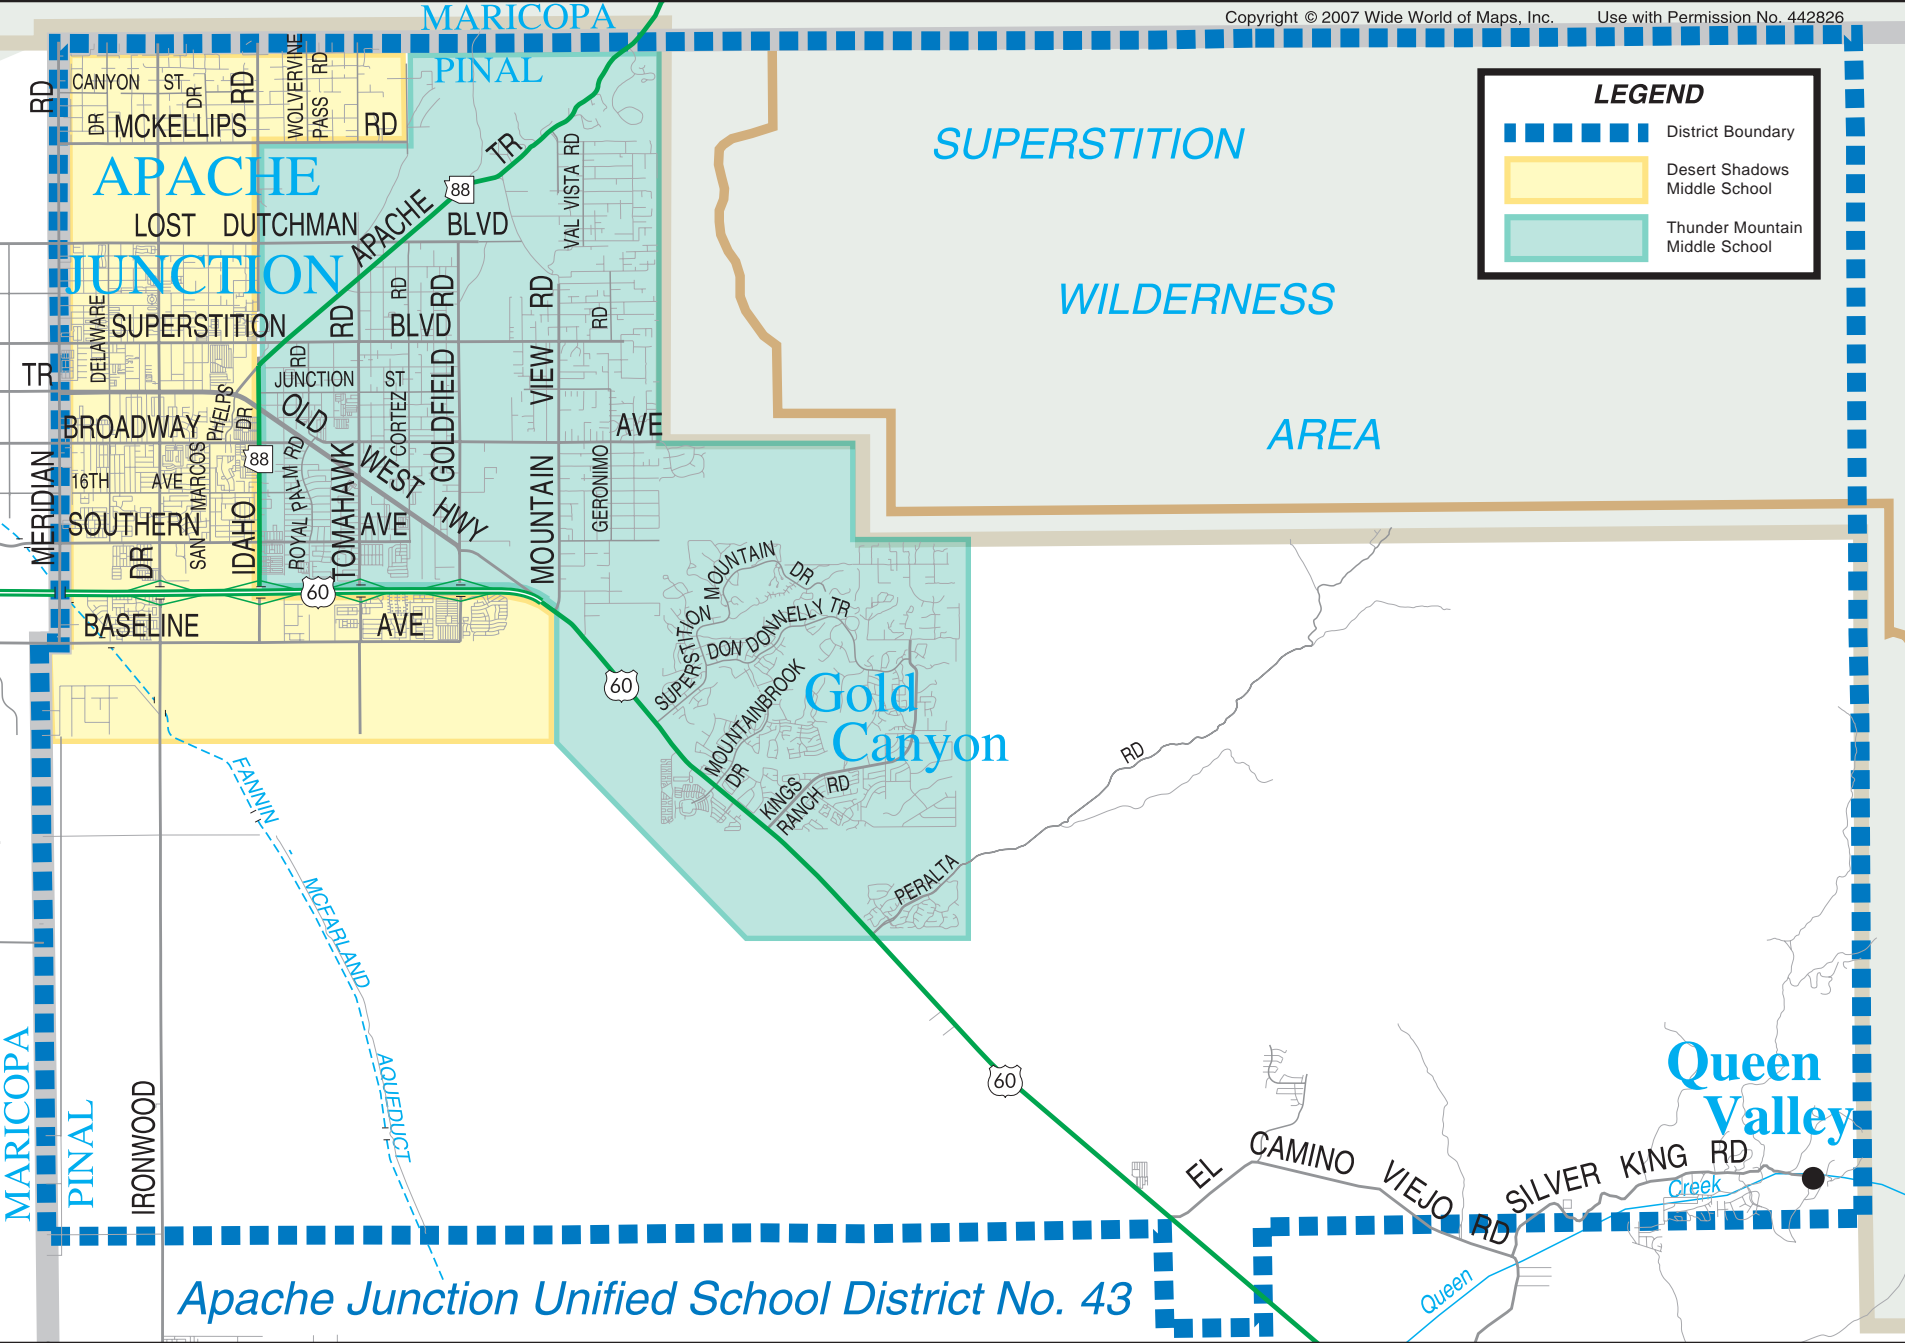

LEGEND

-  District Boundary
-  Desert Shadows Middle School
-  Thunder Mountain Middle School

MARICOPA
PINAL
CANYON ST DR
DR MCKELLIPS WOLVERINE PASS RD
APACHE TR
VAL VISTA RD
LOST DUTCHMAN BLVD
DELAWARE TR
SUPERSTITION RD
BROADWAY PHELPS DR
SOUTHERN DR
16TH AVE
SAN MARCOS
IDAHO
ROYAL PALM RD
TOMAHAWK AVE
CORTEZ ST
GOLDFIELD RD
MOUNTAIN VIEW RD
GERONIMO AVE
MOUNTAIN DR
SUPERSTITION MOUNTAIN DR
DON DONNELLY TR
MOUNTAINBROOK DR
KINGS RANCH RD
PERALTA RD
FANNIN
MCPEARLAND
AQUEDUCT
MARICOPA
PINAL
IRONWOOD

SUPERSTITION
WILDERNESS
AREA

Gold Canyon

Queen Valley

Apache Junction Unified School District No. 43